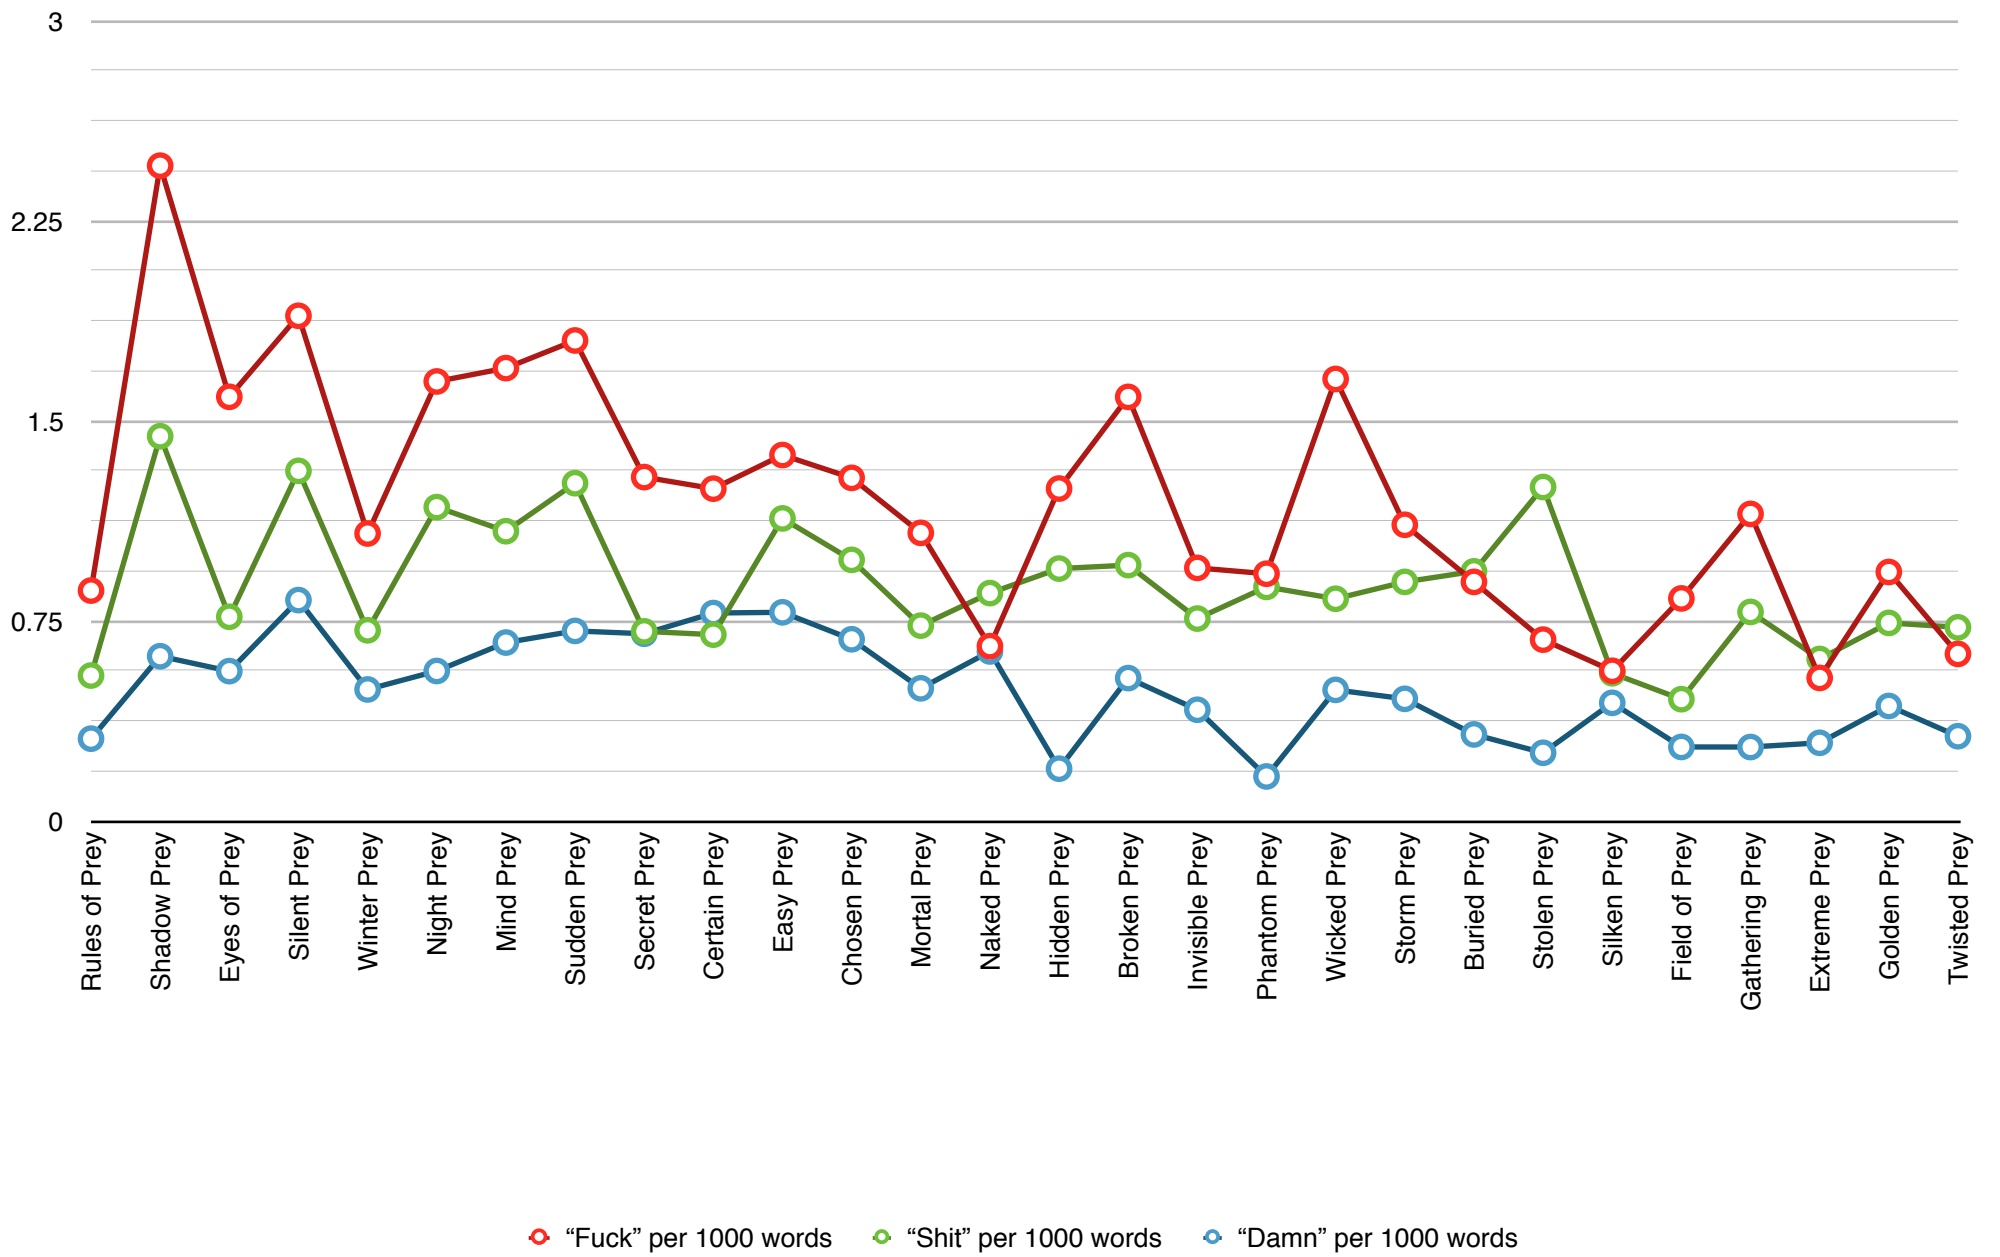

Swearing in the Prey Novels Only, Per Thousand Words, Separated By Word