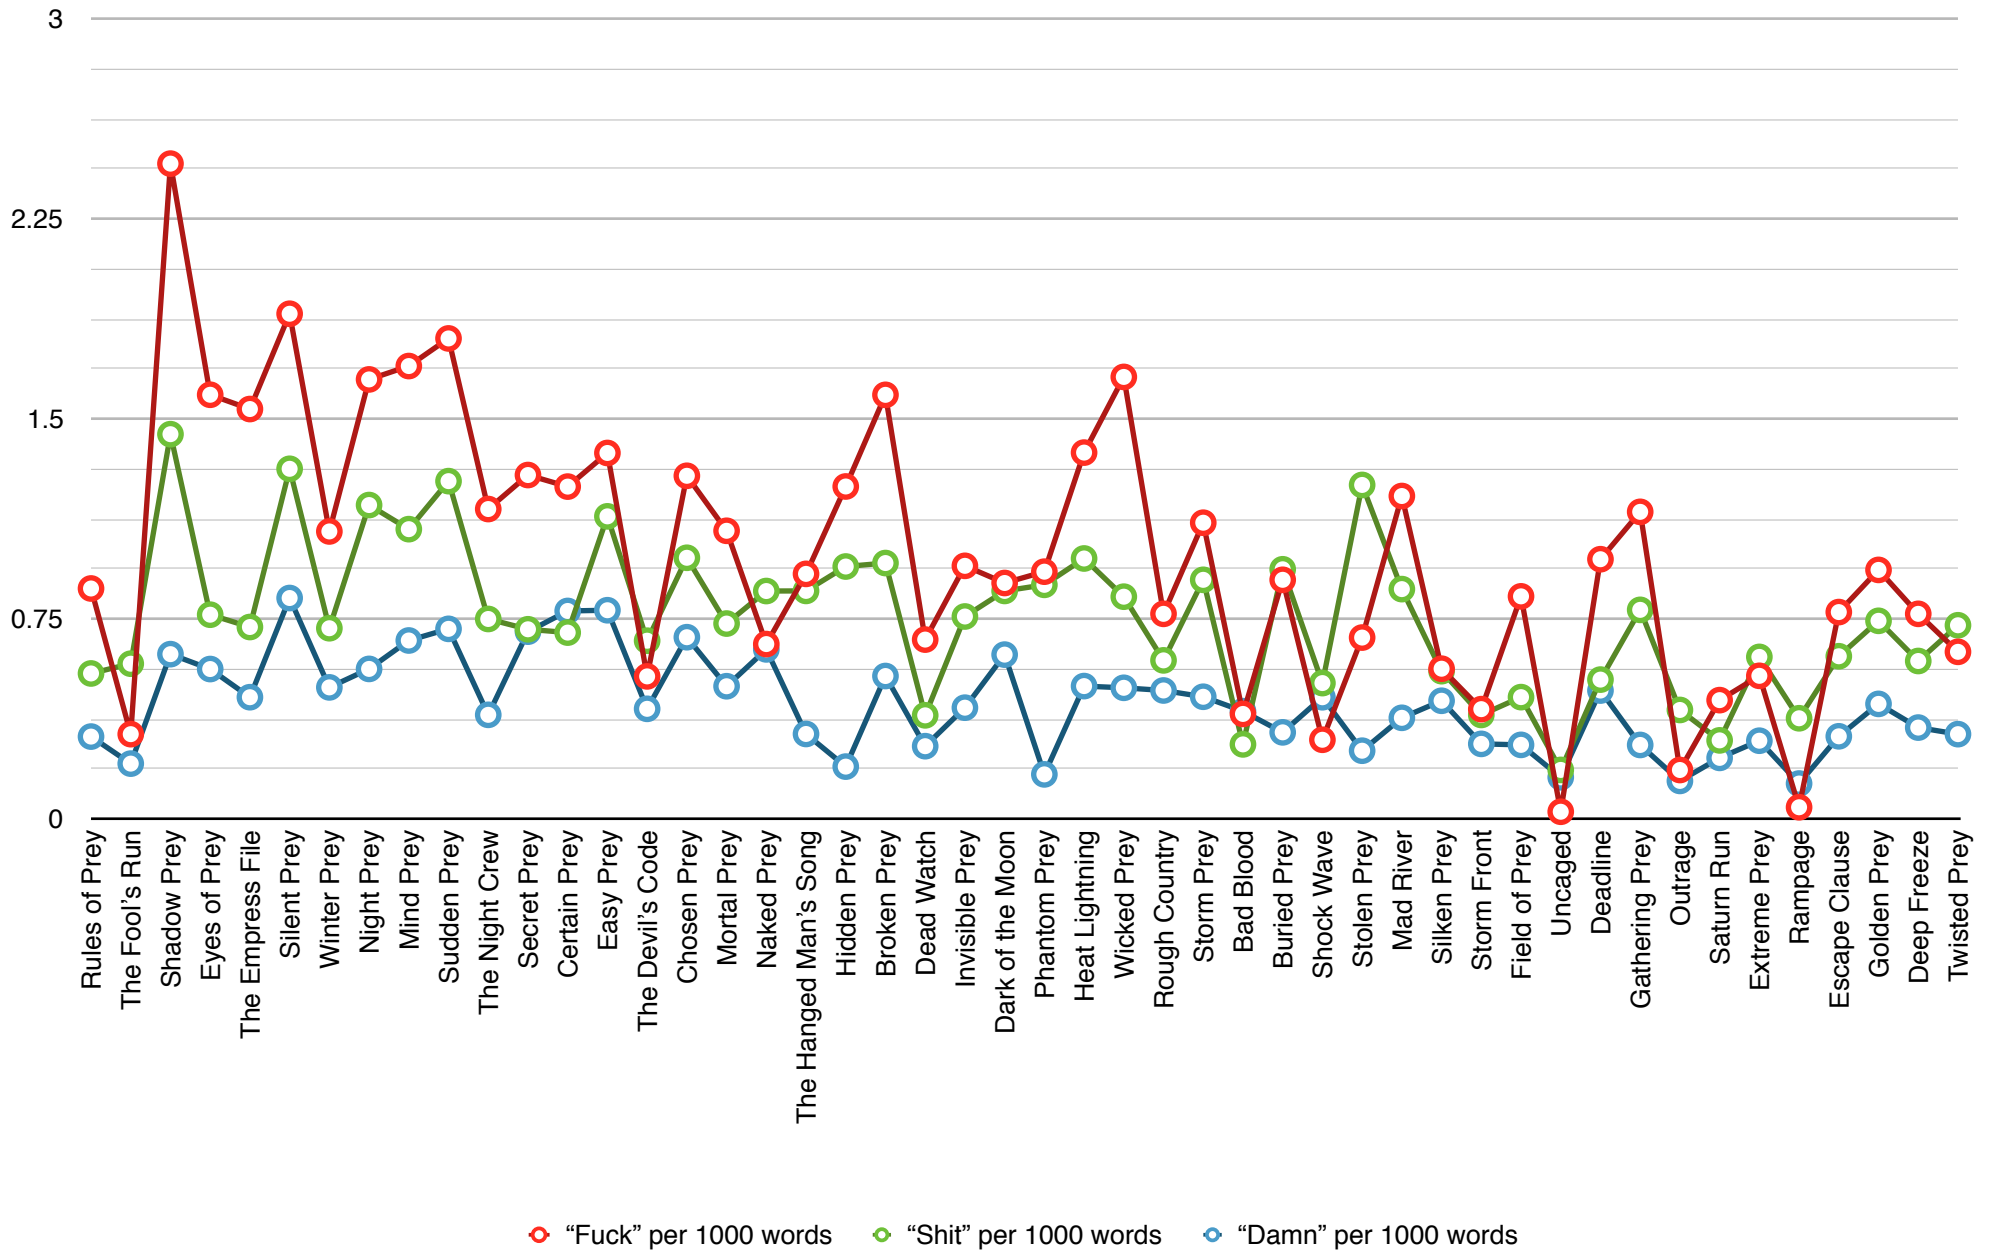

Swearing in John Sandford Novels, Per Thousand Words, Separated By Word