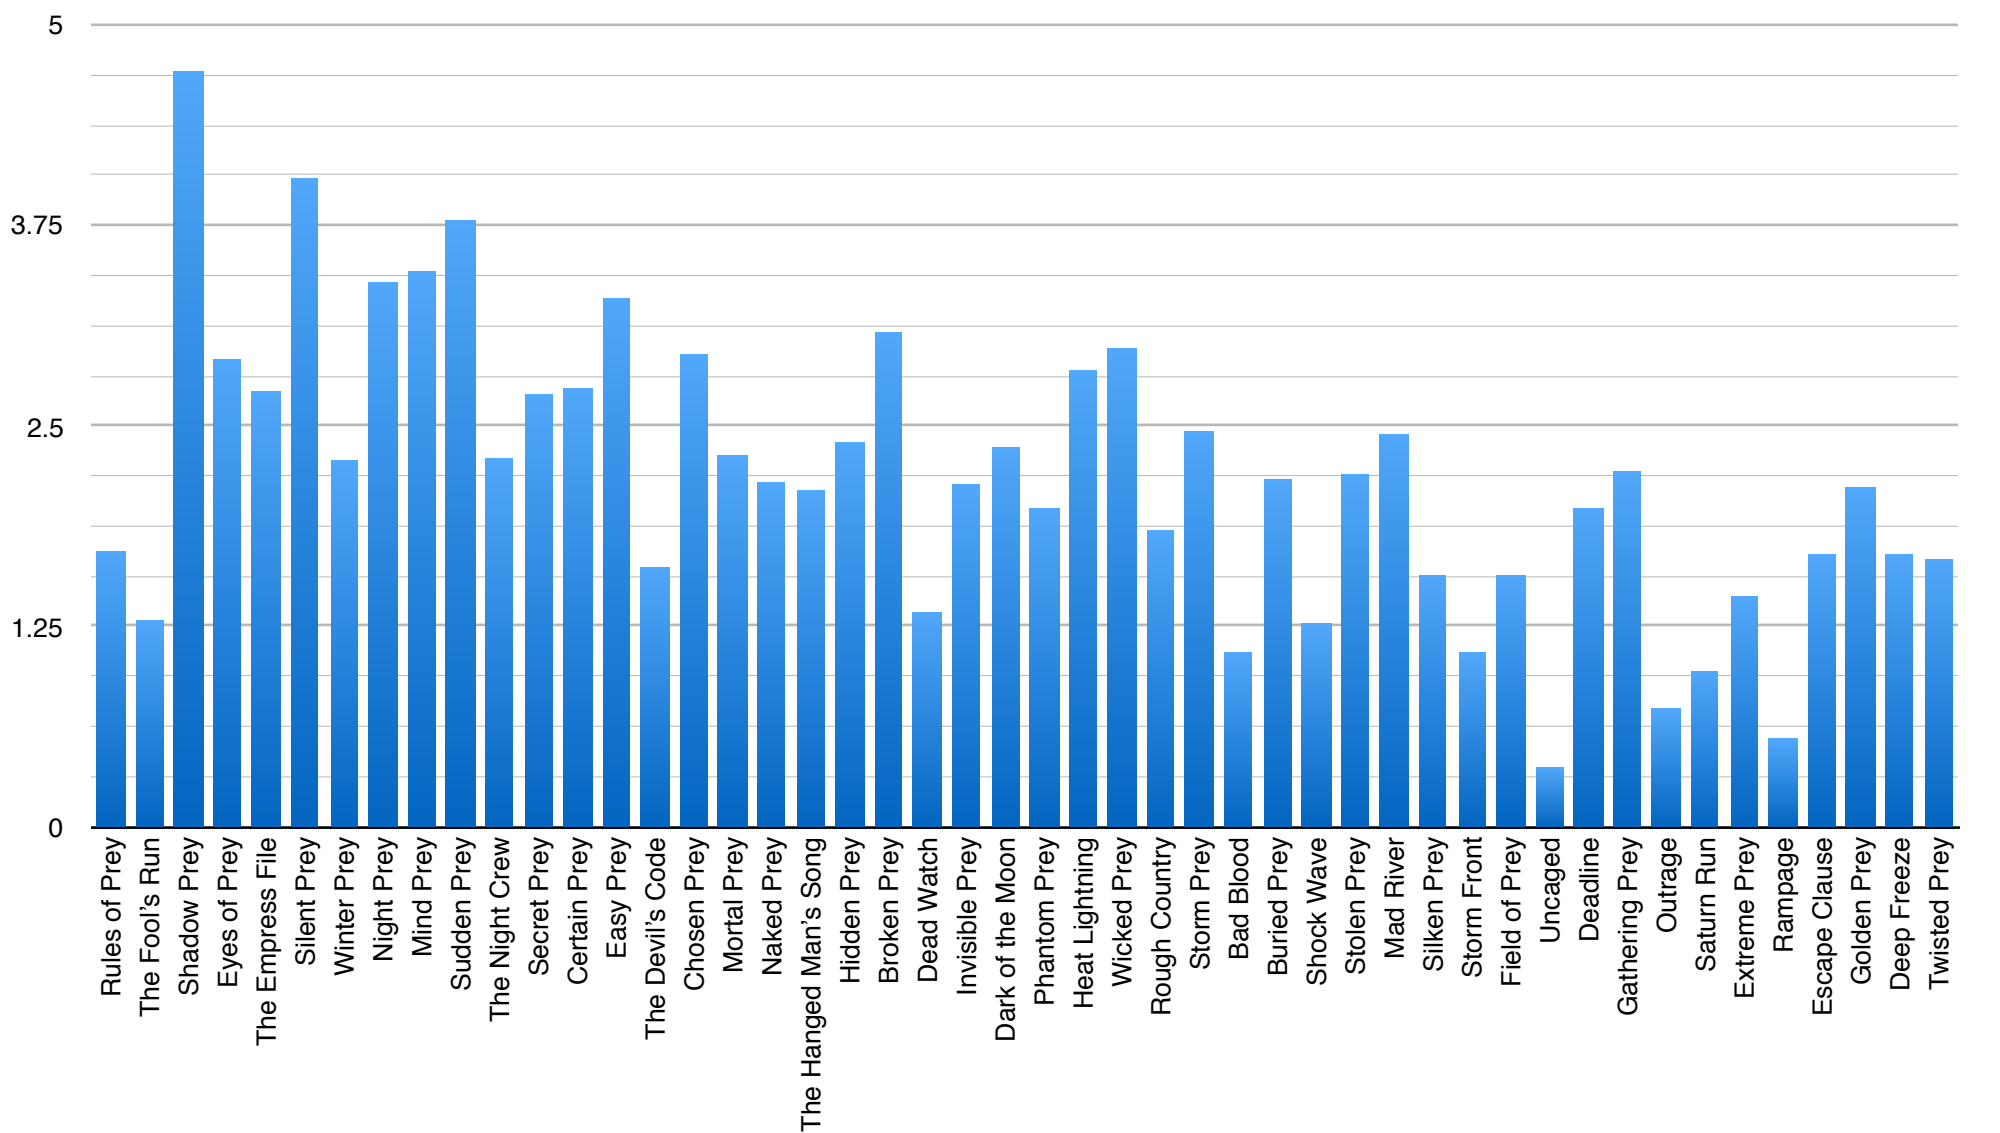

Swearing in John Sandford Novels, Per Thousand Words, Total