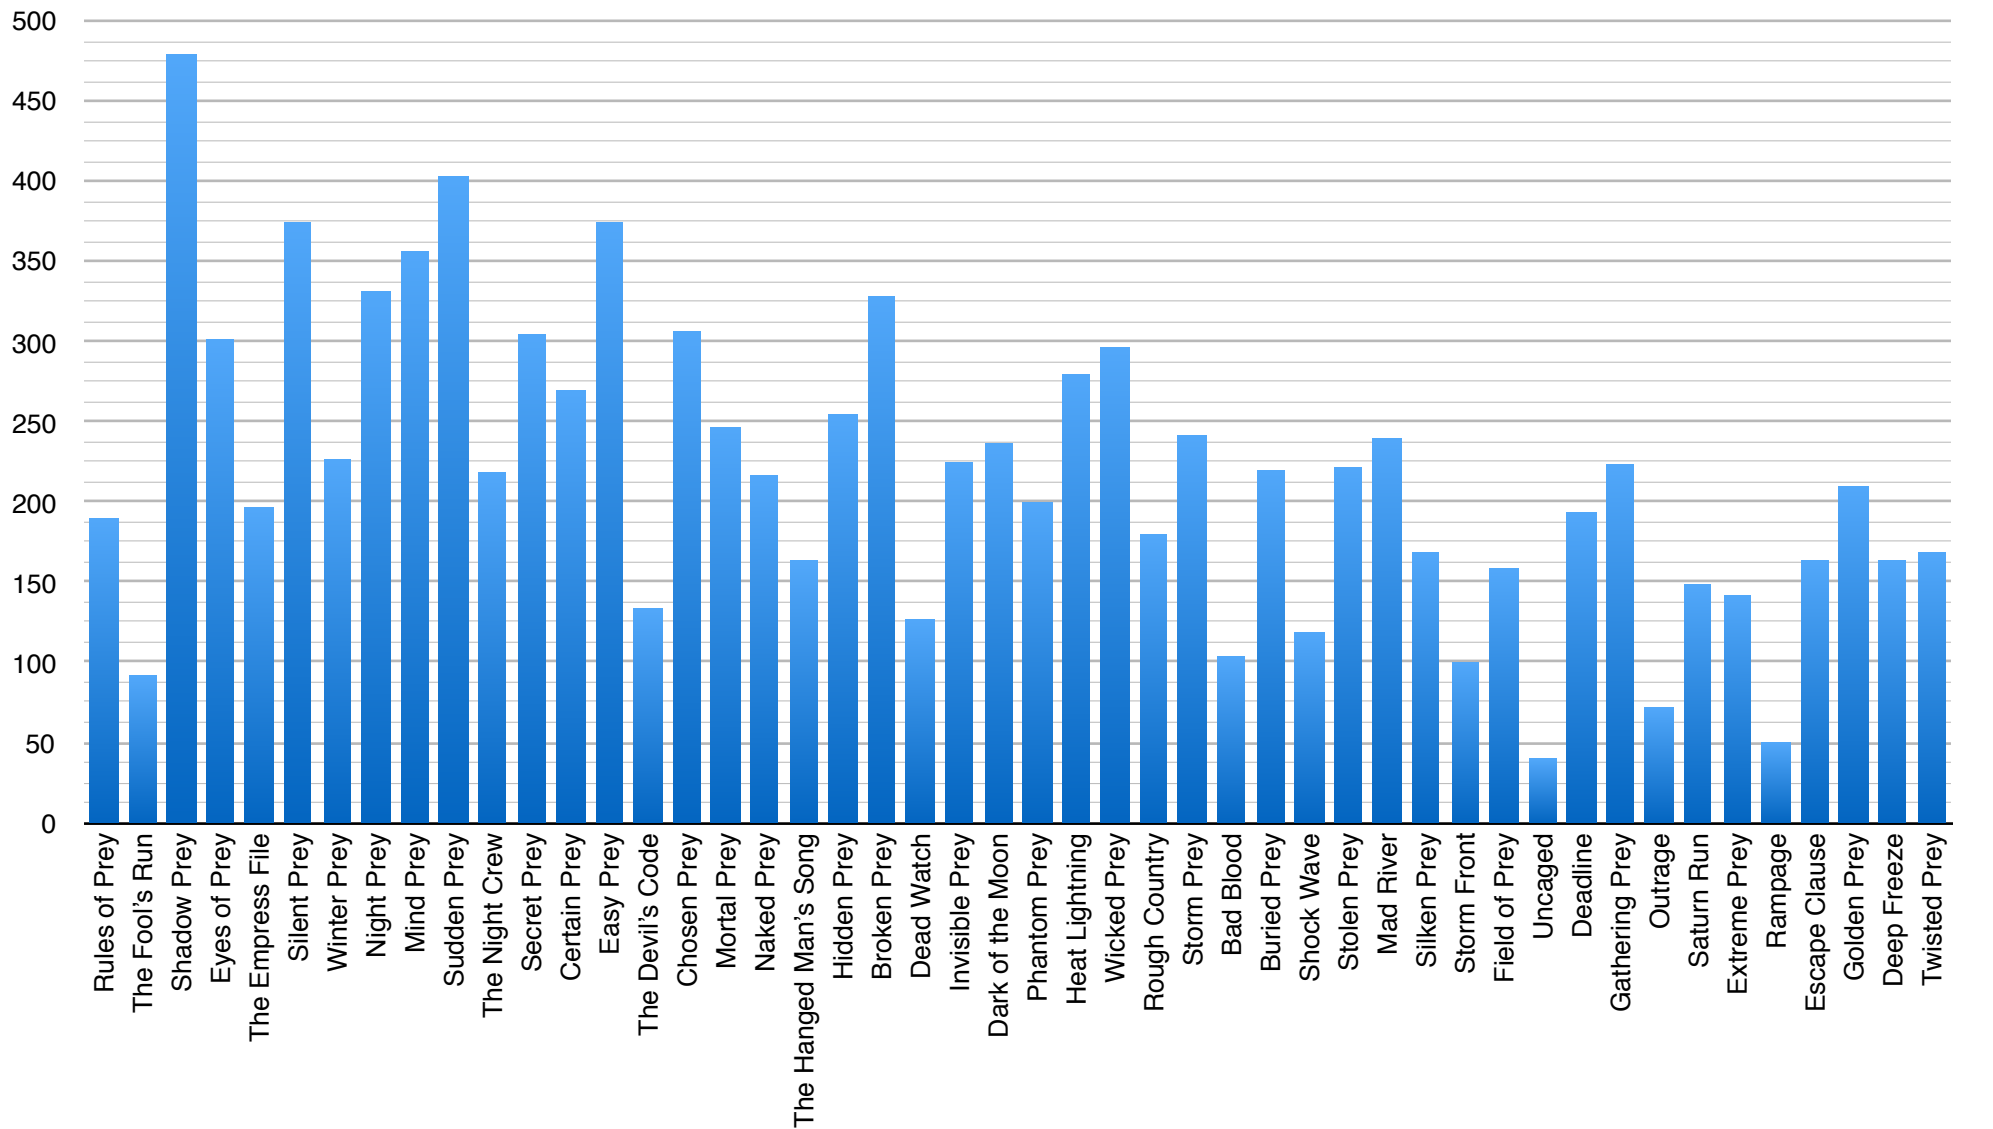

Swearing in John Sandford Novels – Totals for All Words