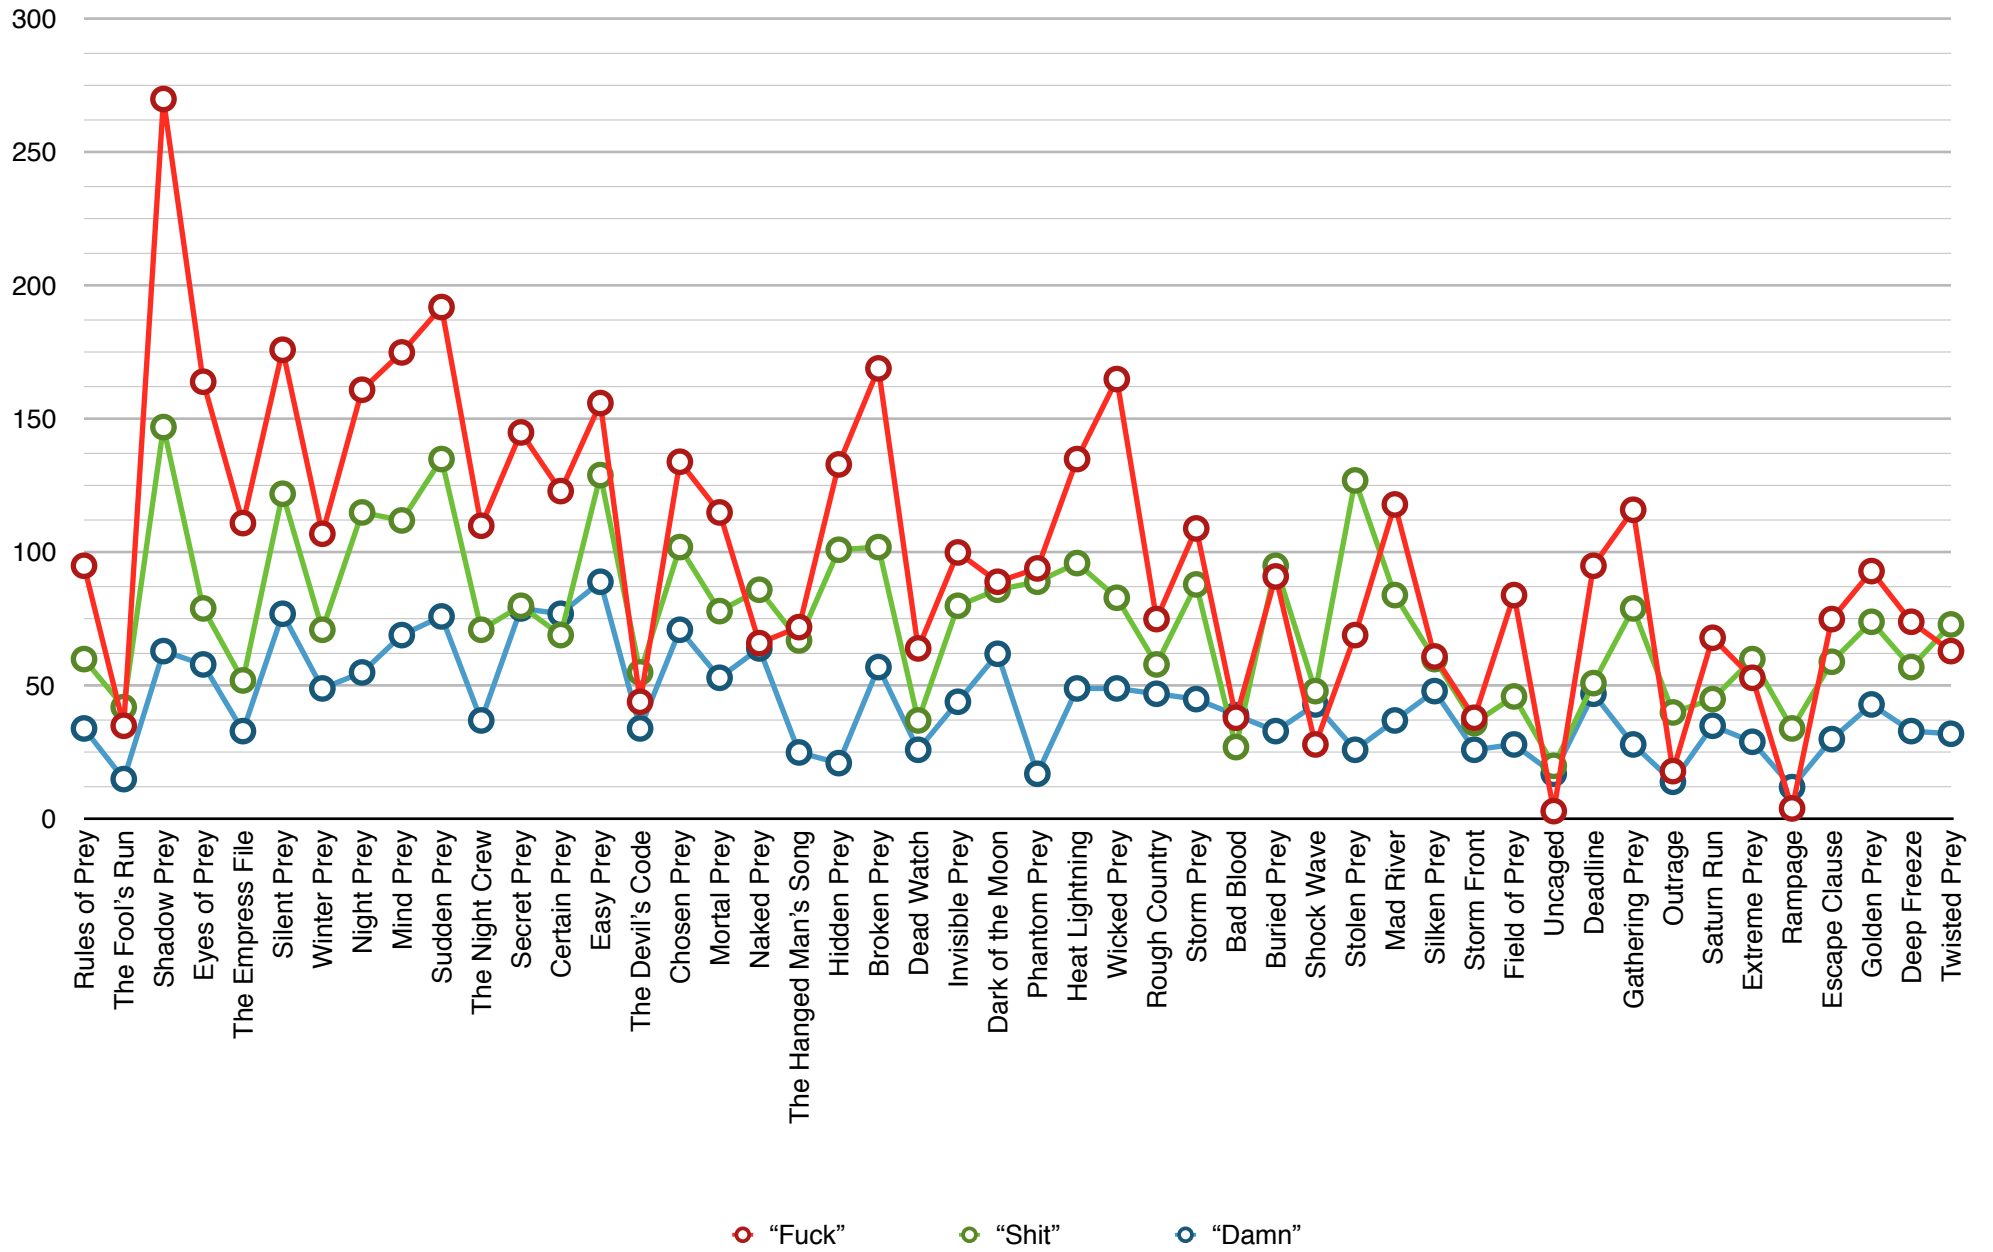

Swearing in John Sandford Novels – Totals for Each Word