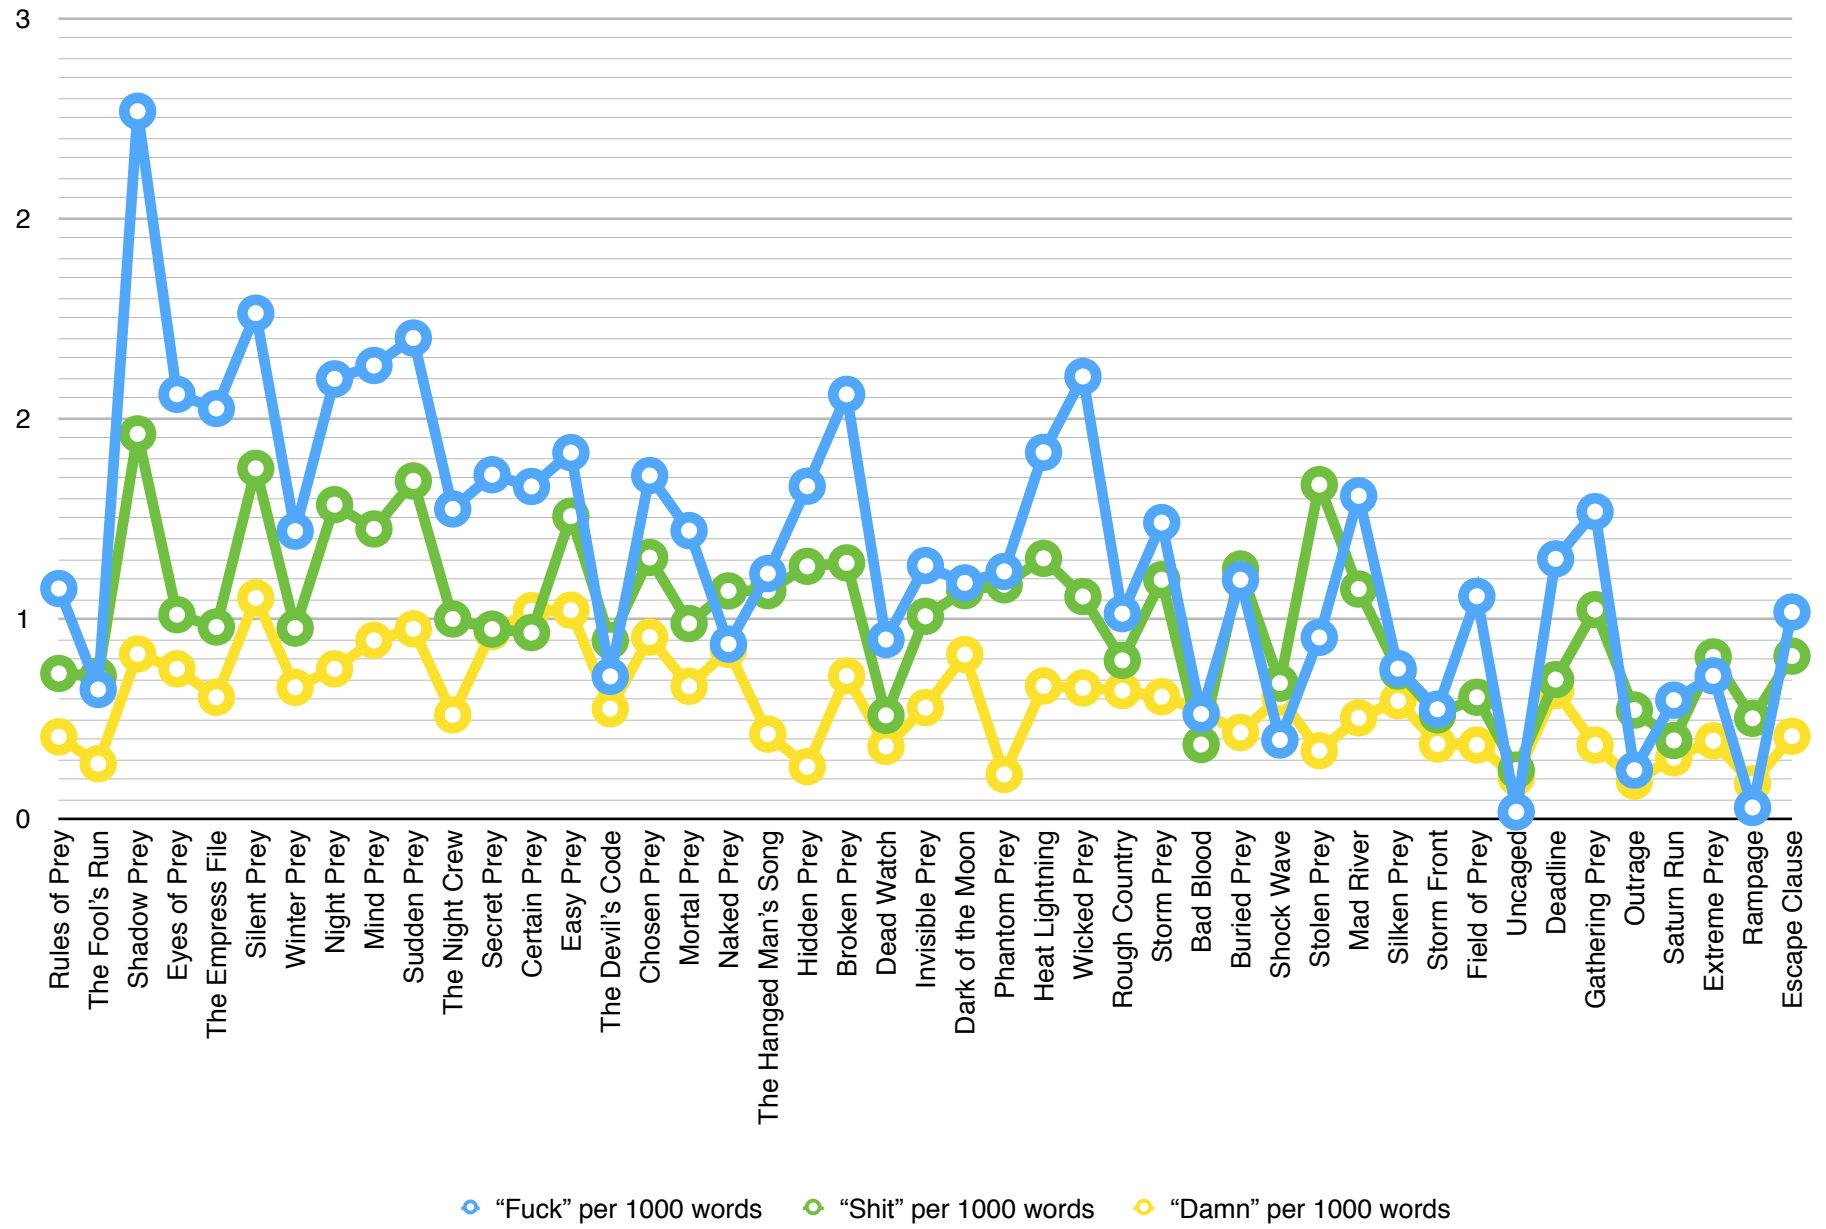

Swearing in John Sandford Novels Per Thousand Words, Separated By Word