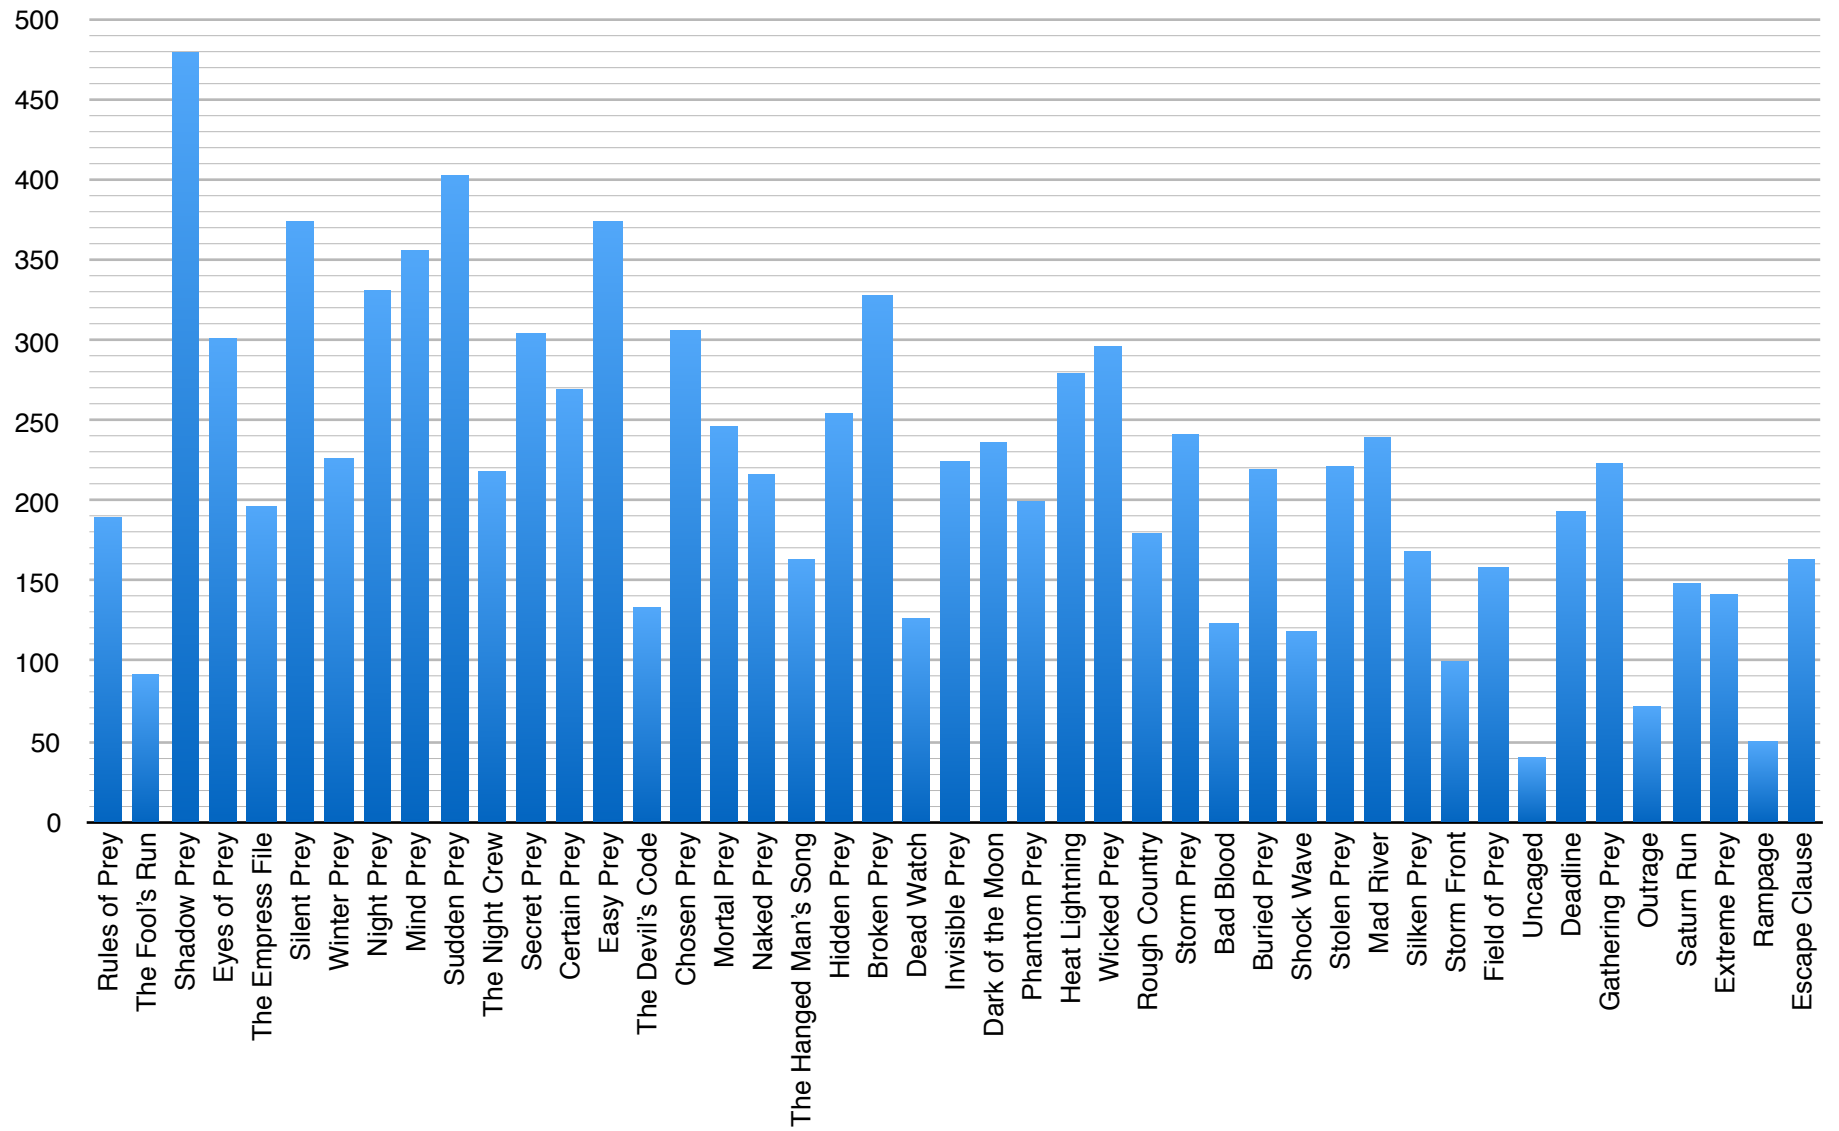

Swearing in John Sandford Novels – Totals for All Words