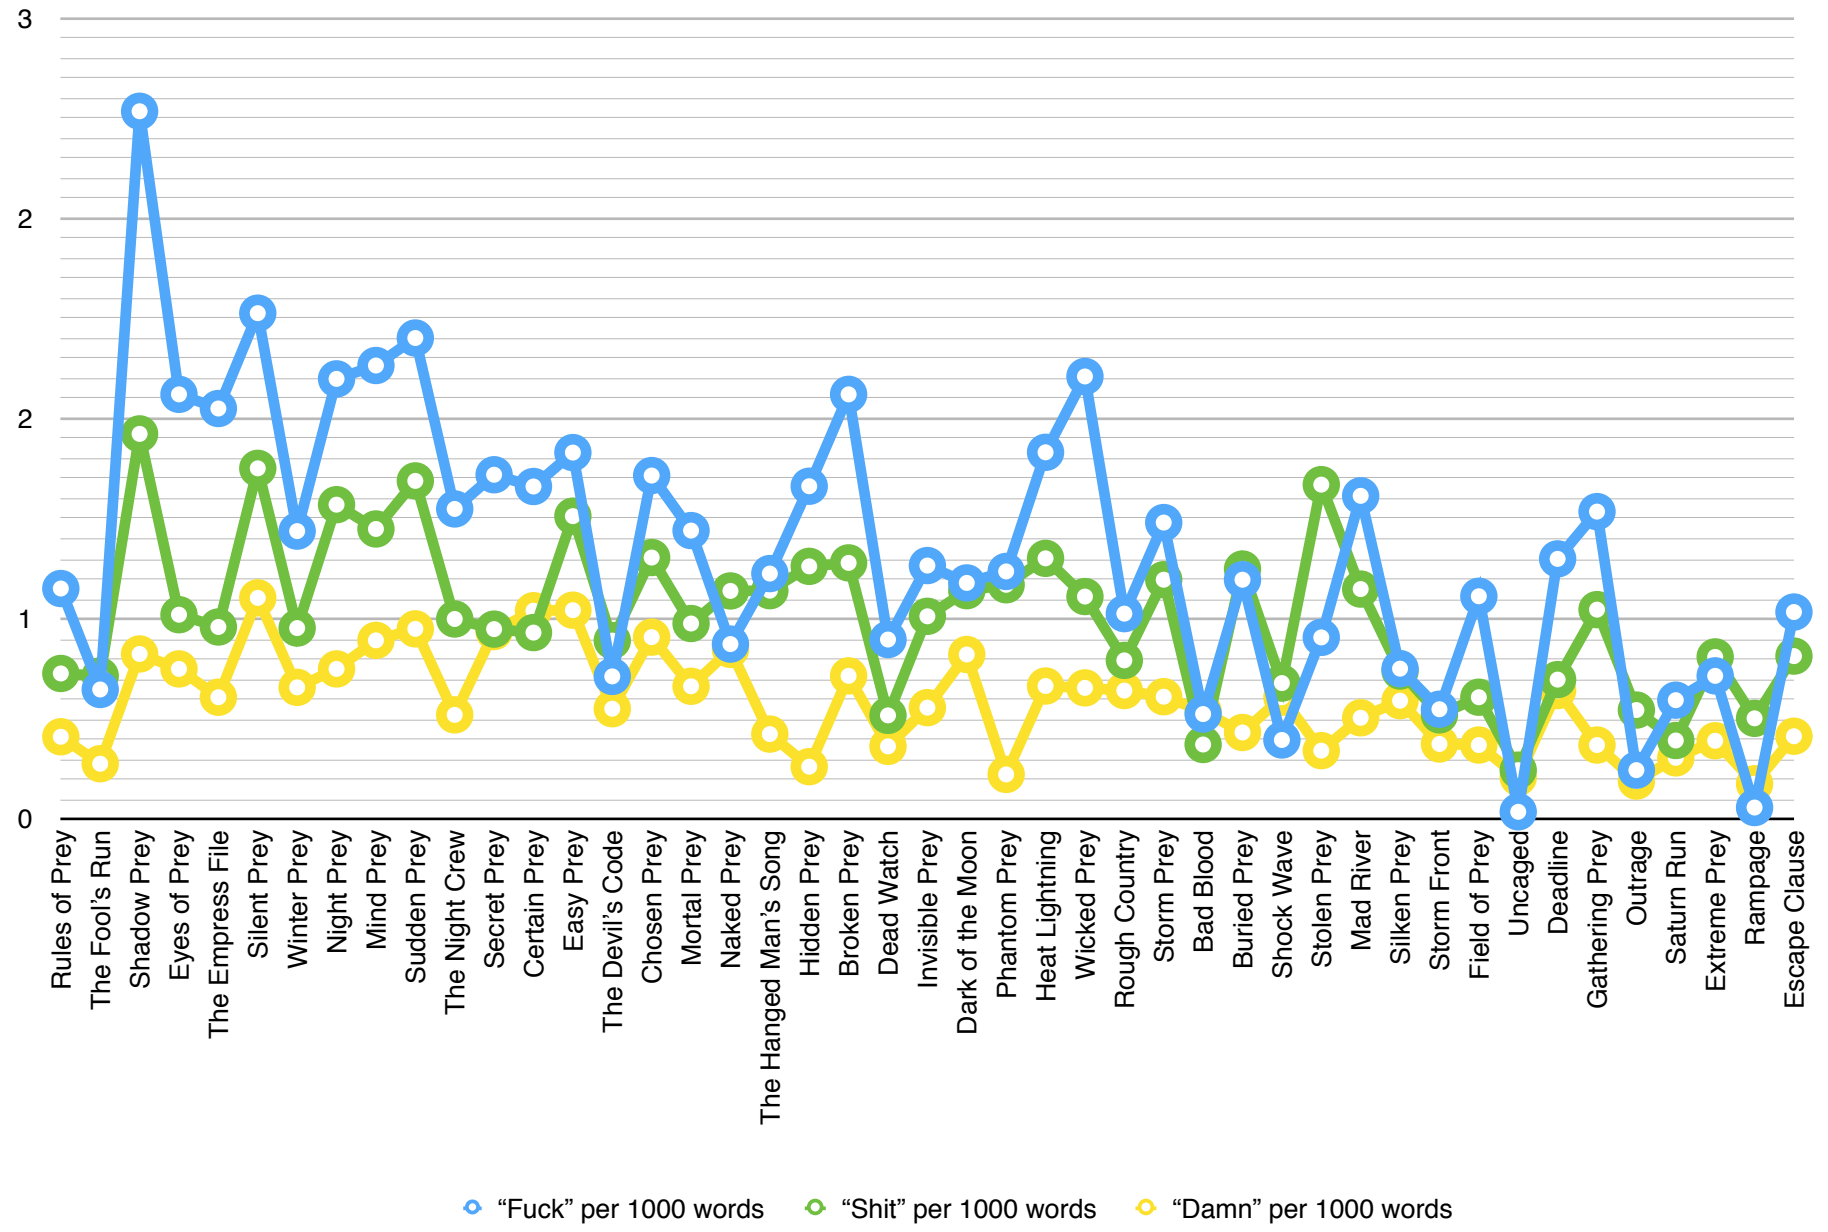

Swearing in John Sandford Novels Per Thousand Words, Separated By Word