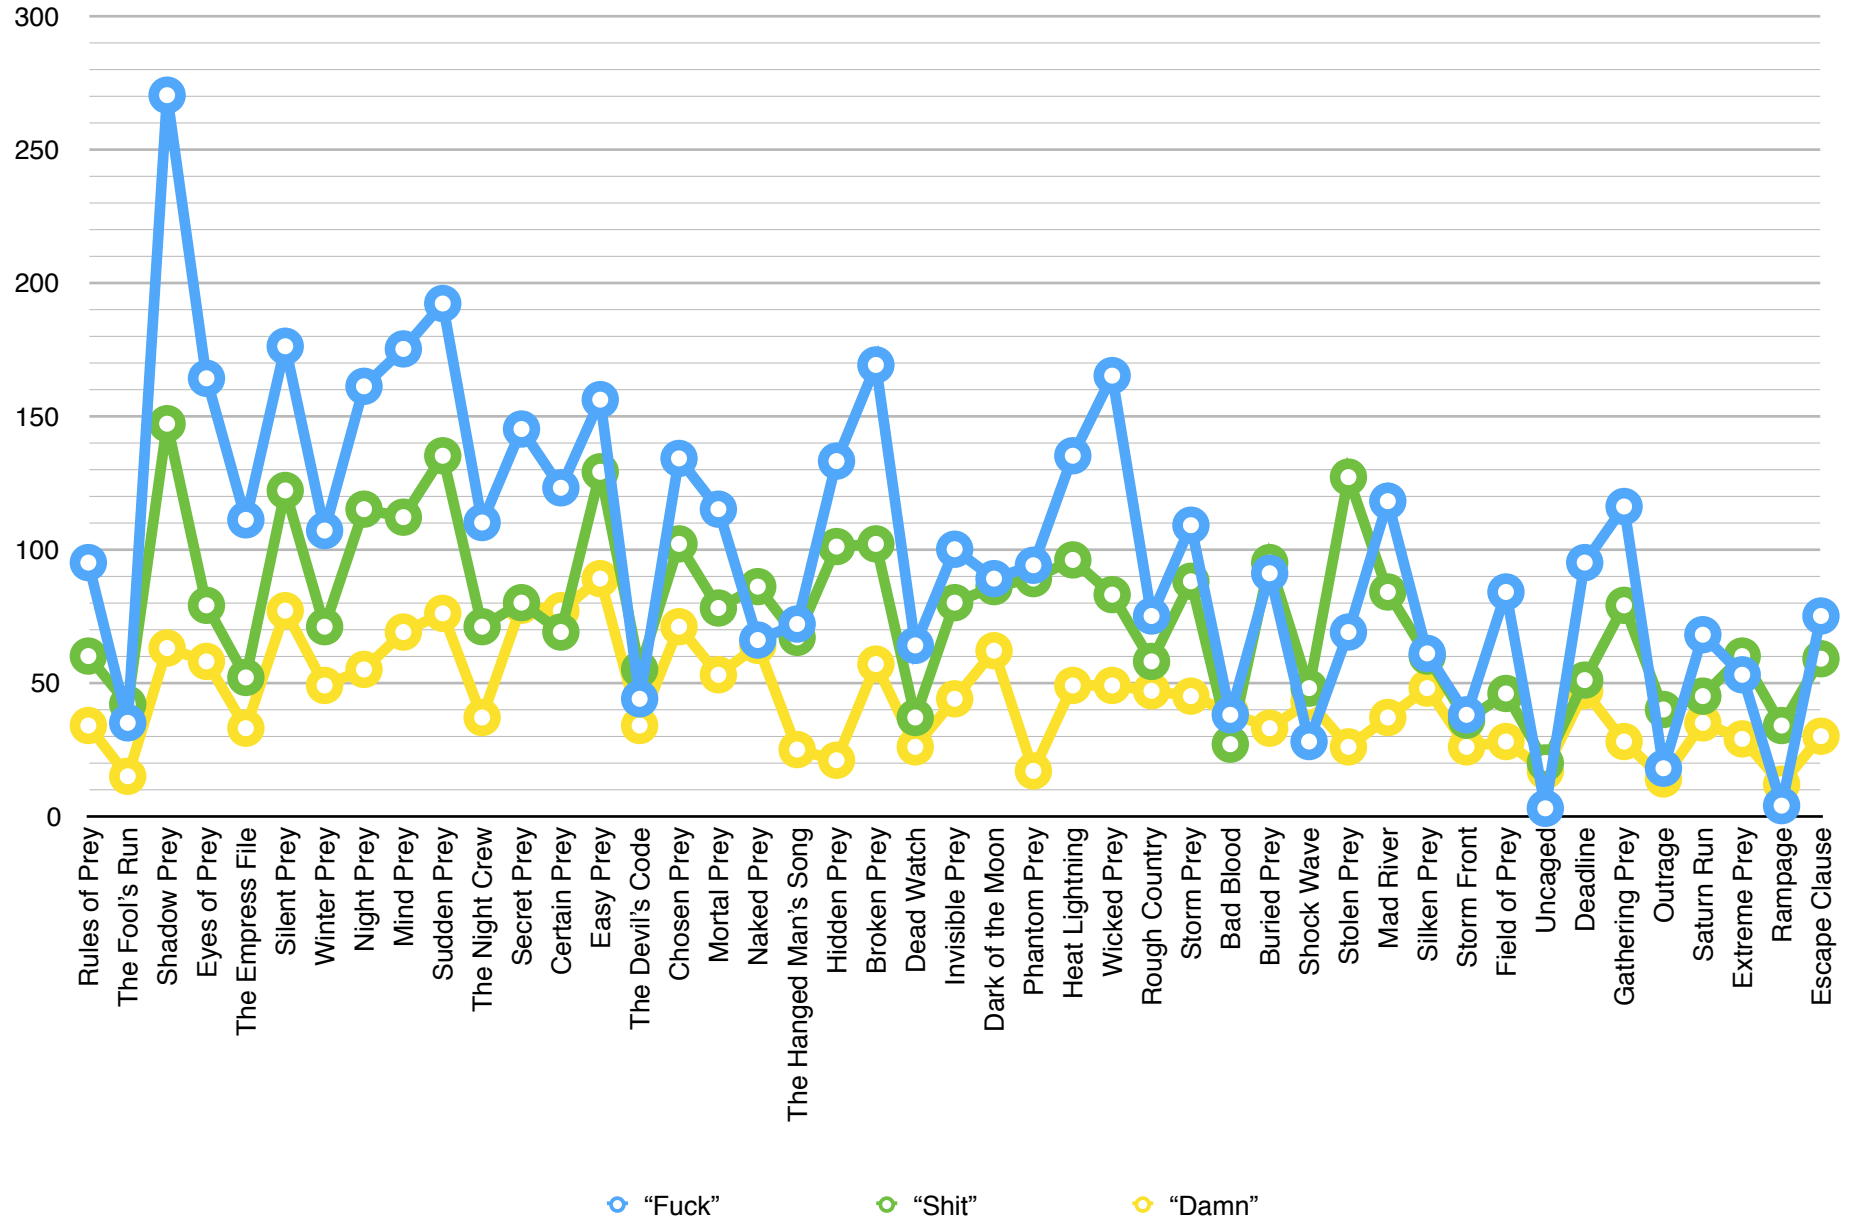

Swearing in John Sandford Novels – Totals for Each Word