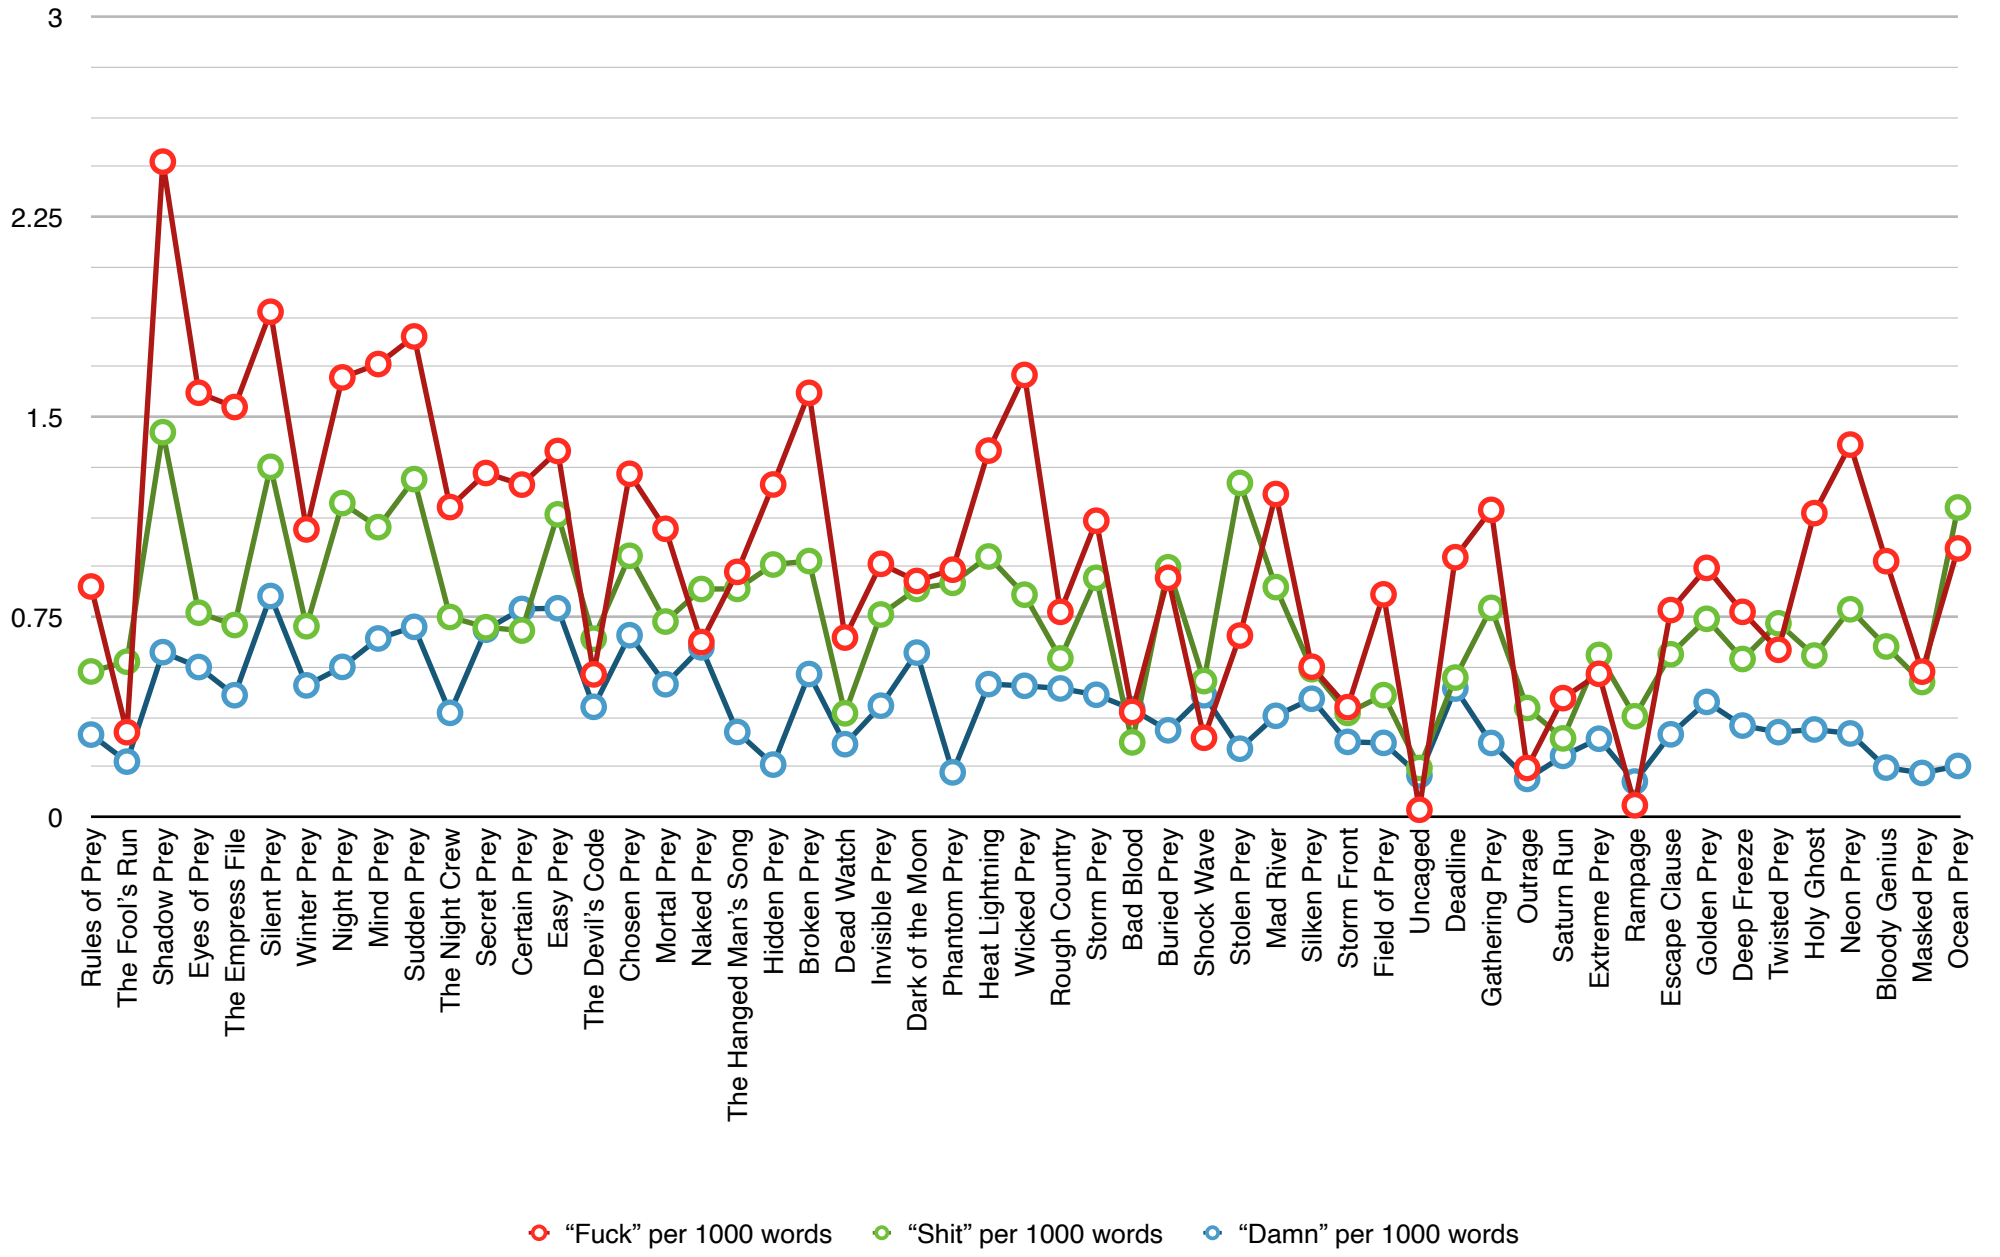

Swearing in John Sandford Novels, Per Thousand Words, Separated By Word