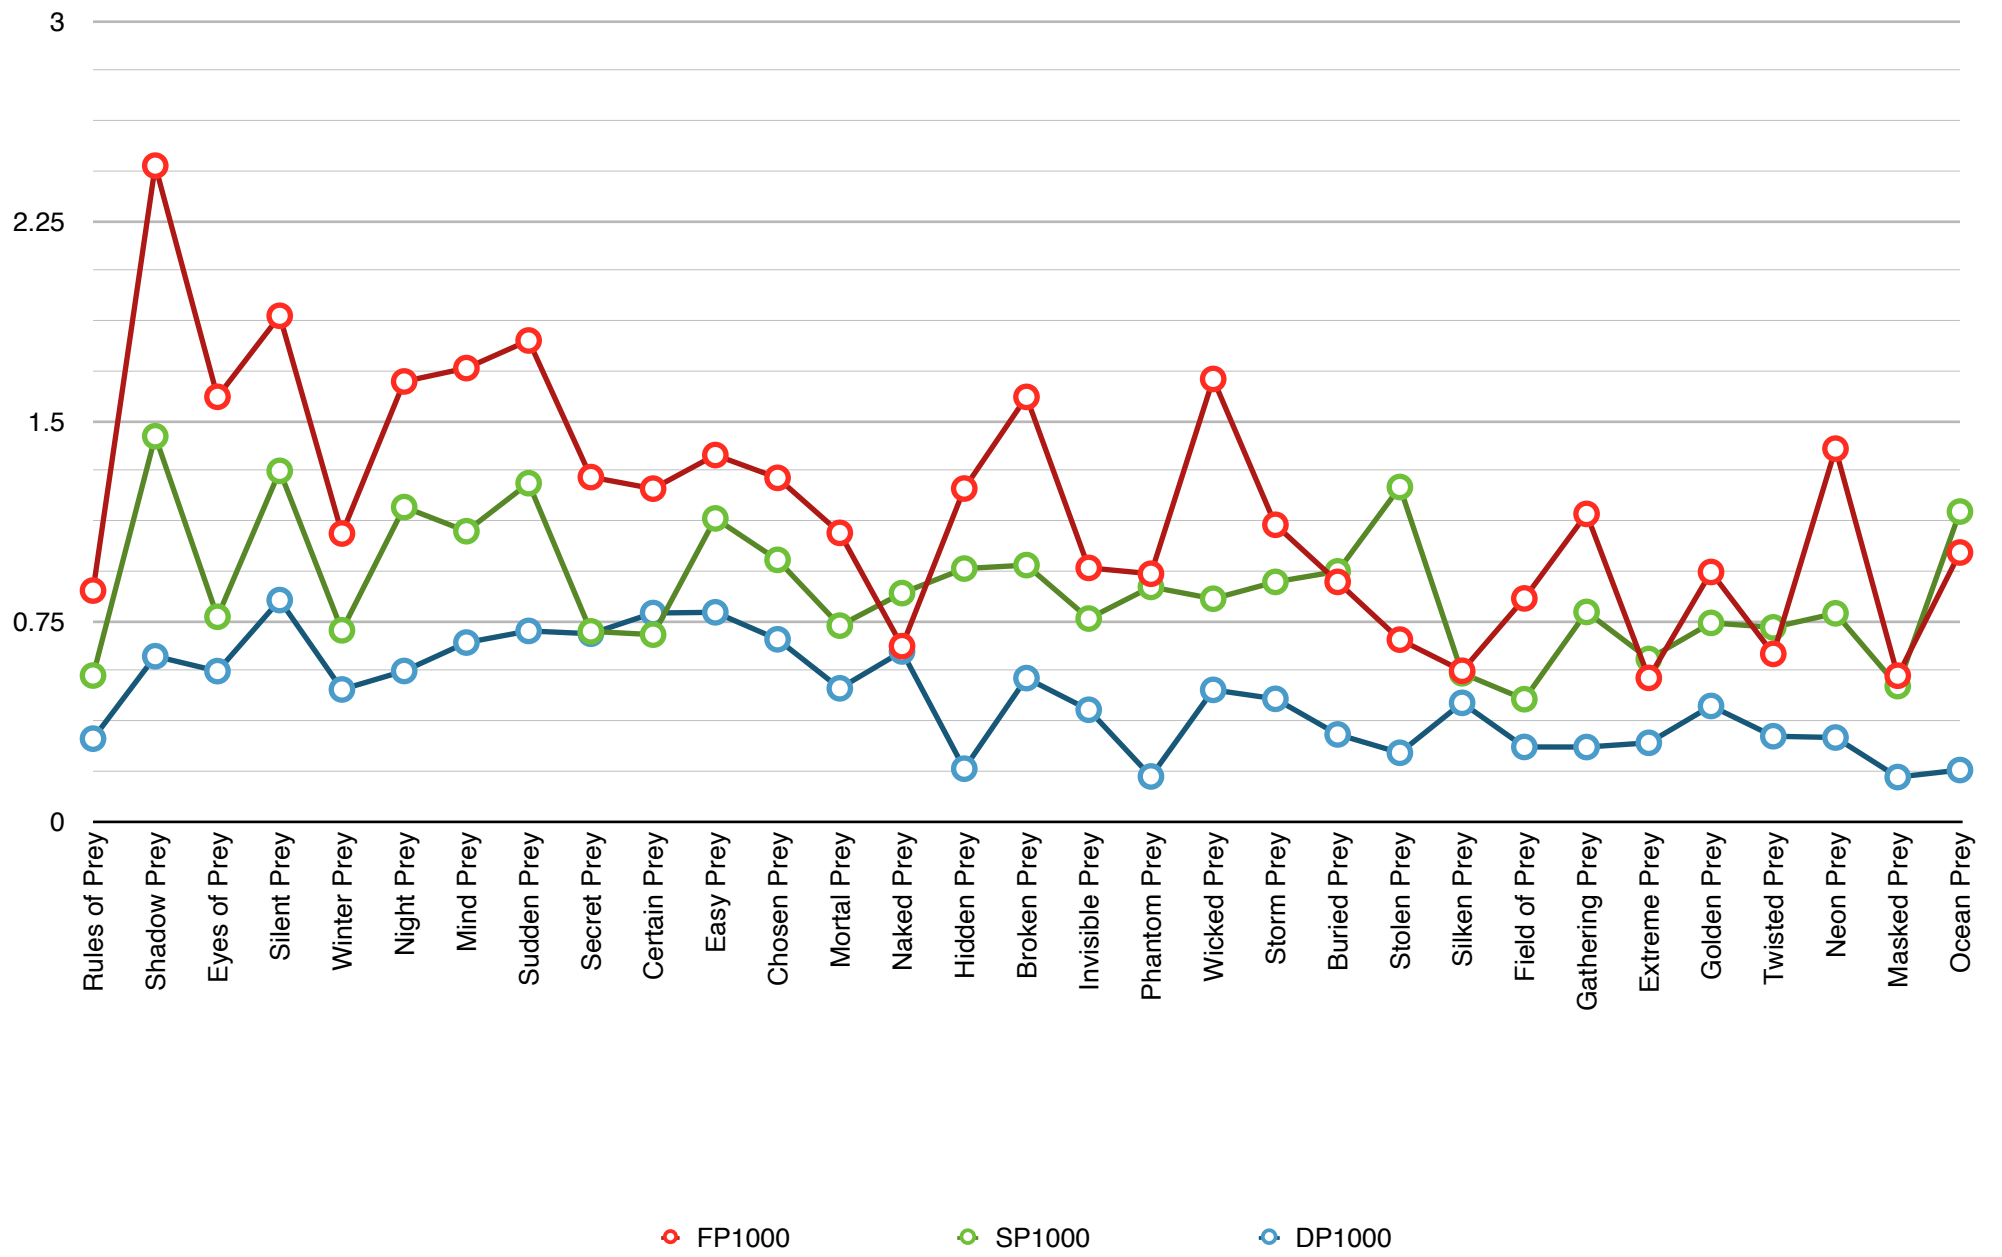

Swearing in the Prey Novels Only, Per Thousand Words, Separated By Word