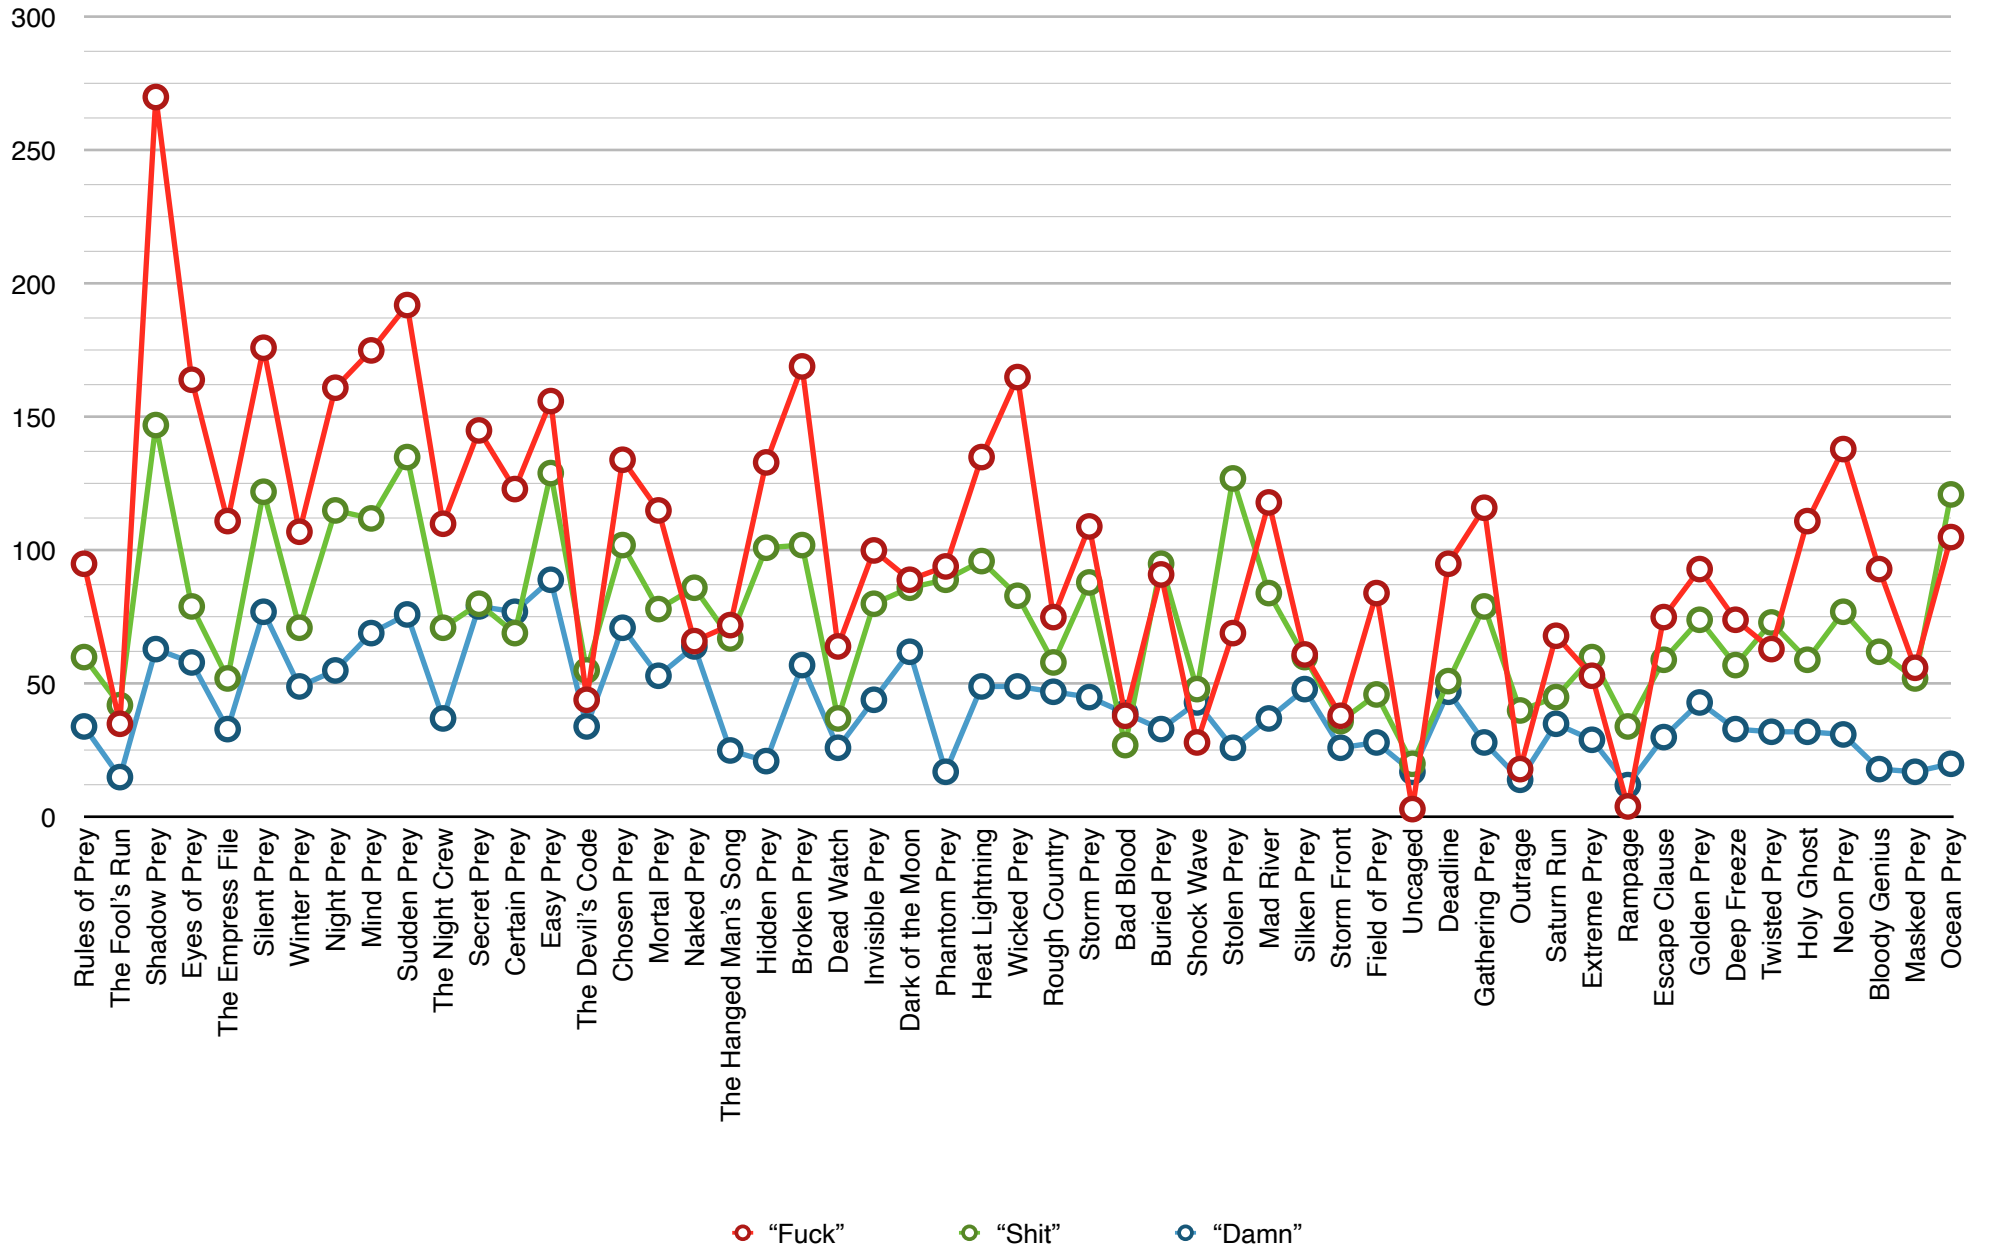

Swearing in John Sandford Novels – Totals for Each Word