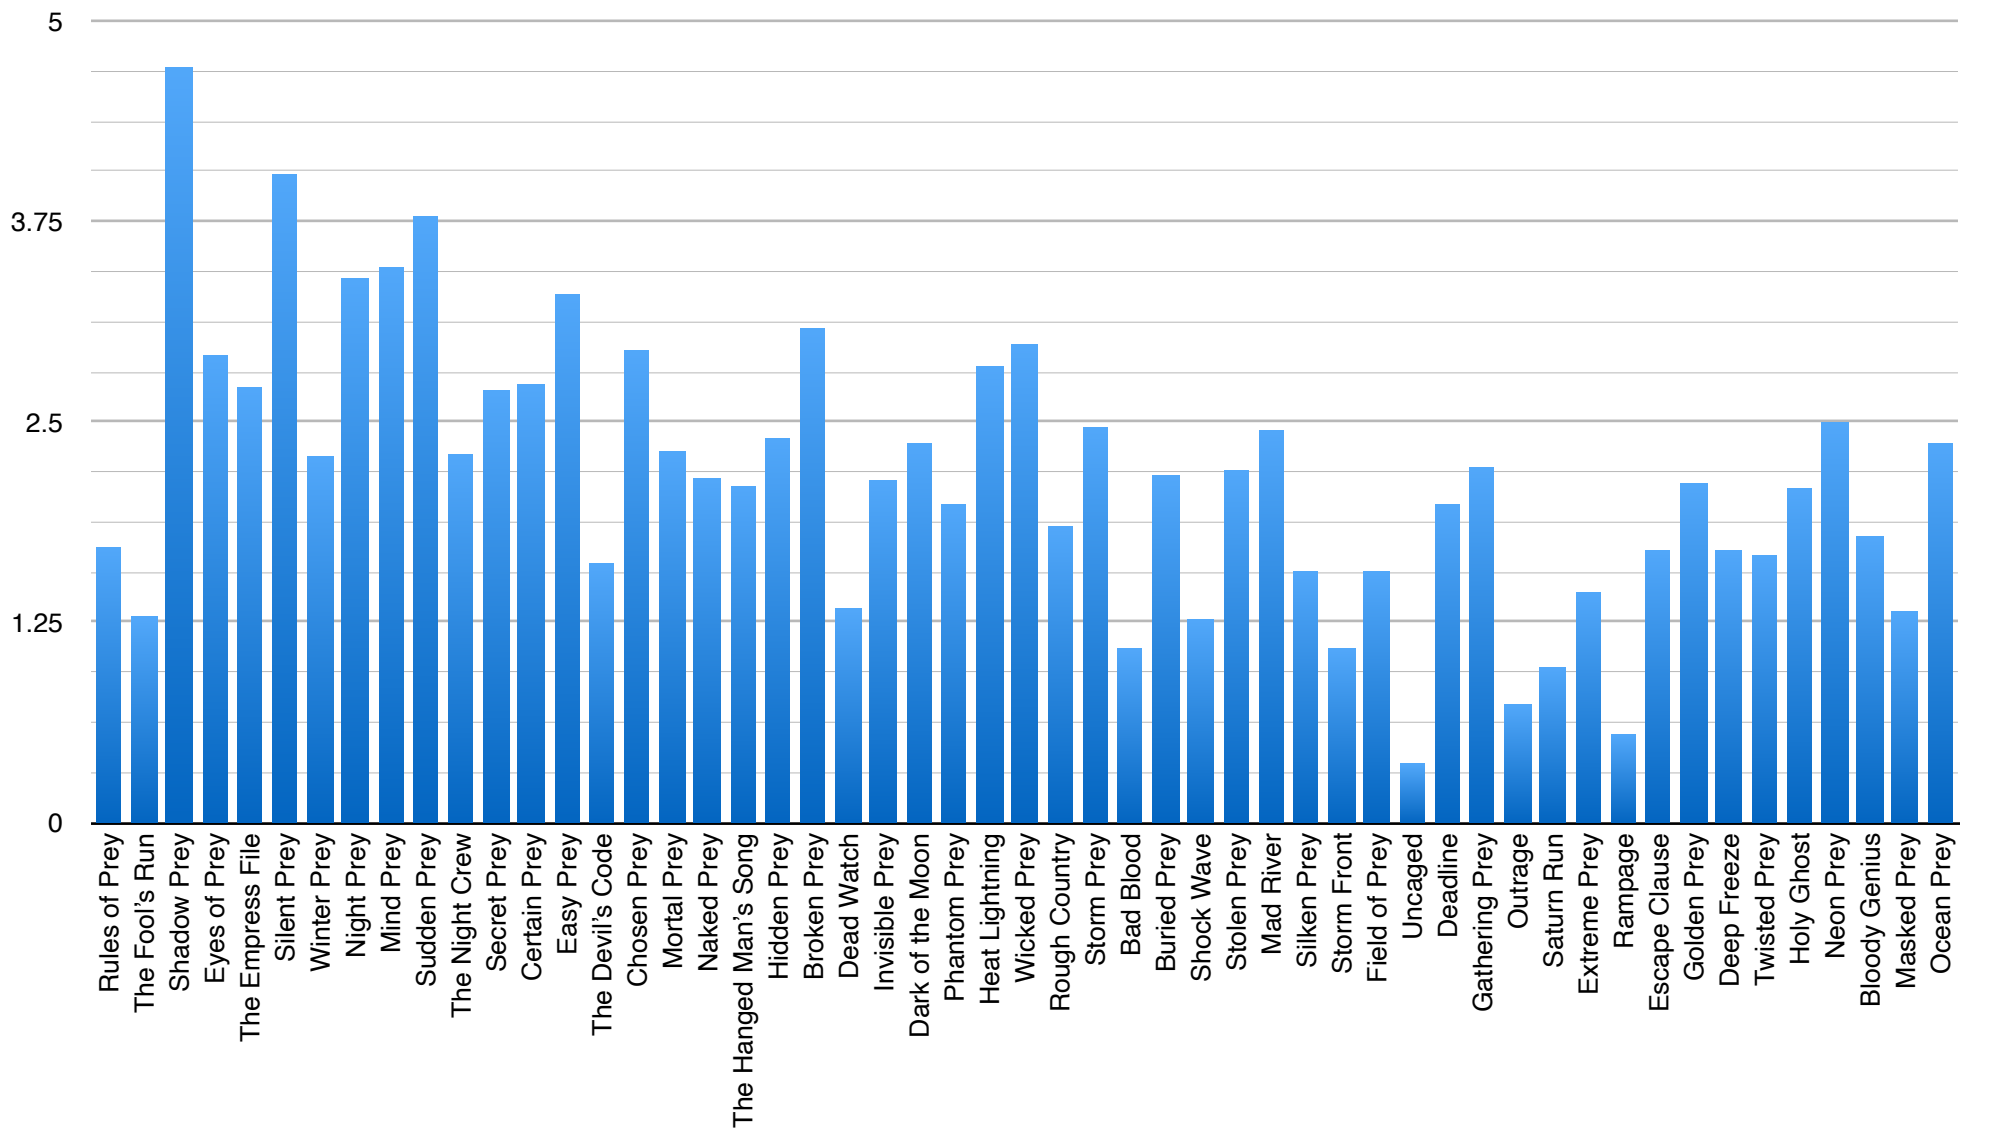

Swearing in John Sandford Novels, Per Thousand Words, Total