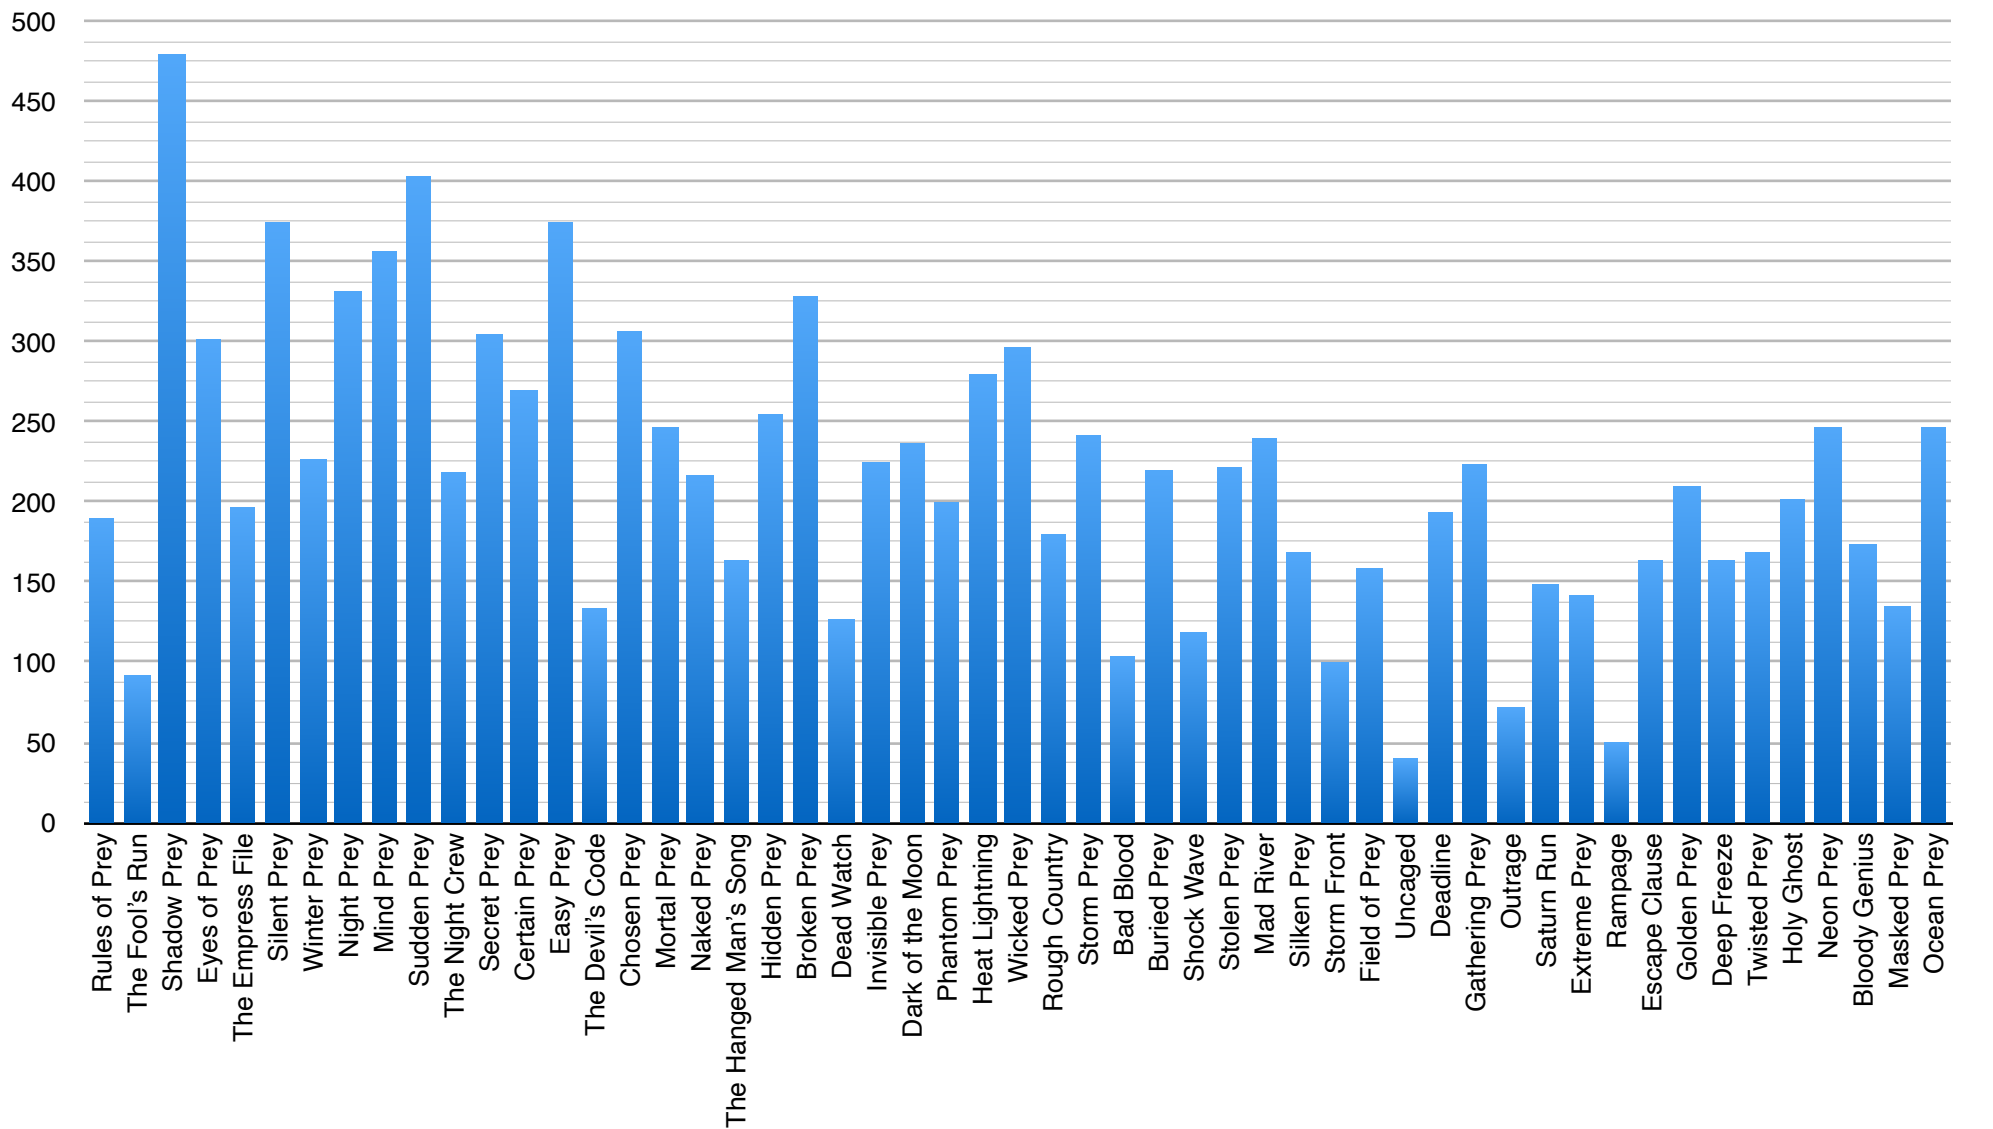

Swearing in John Sandford Novels – Totals for All Words